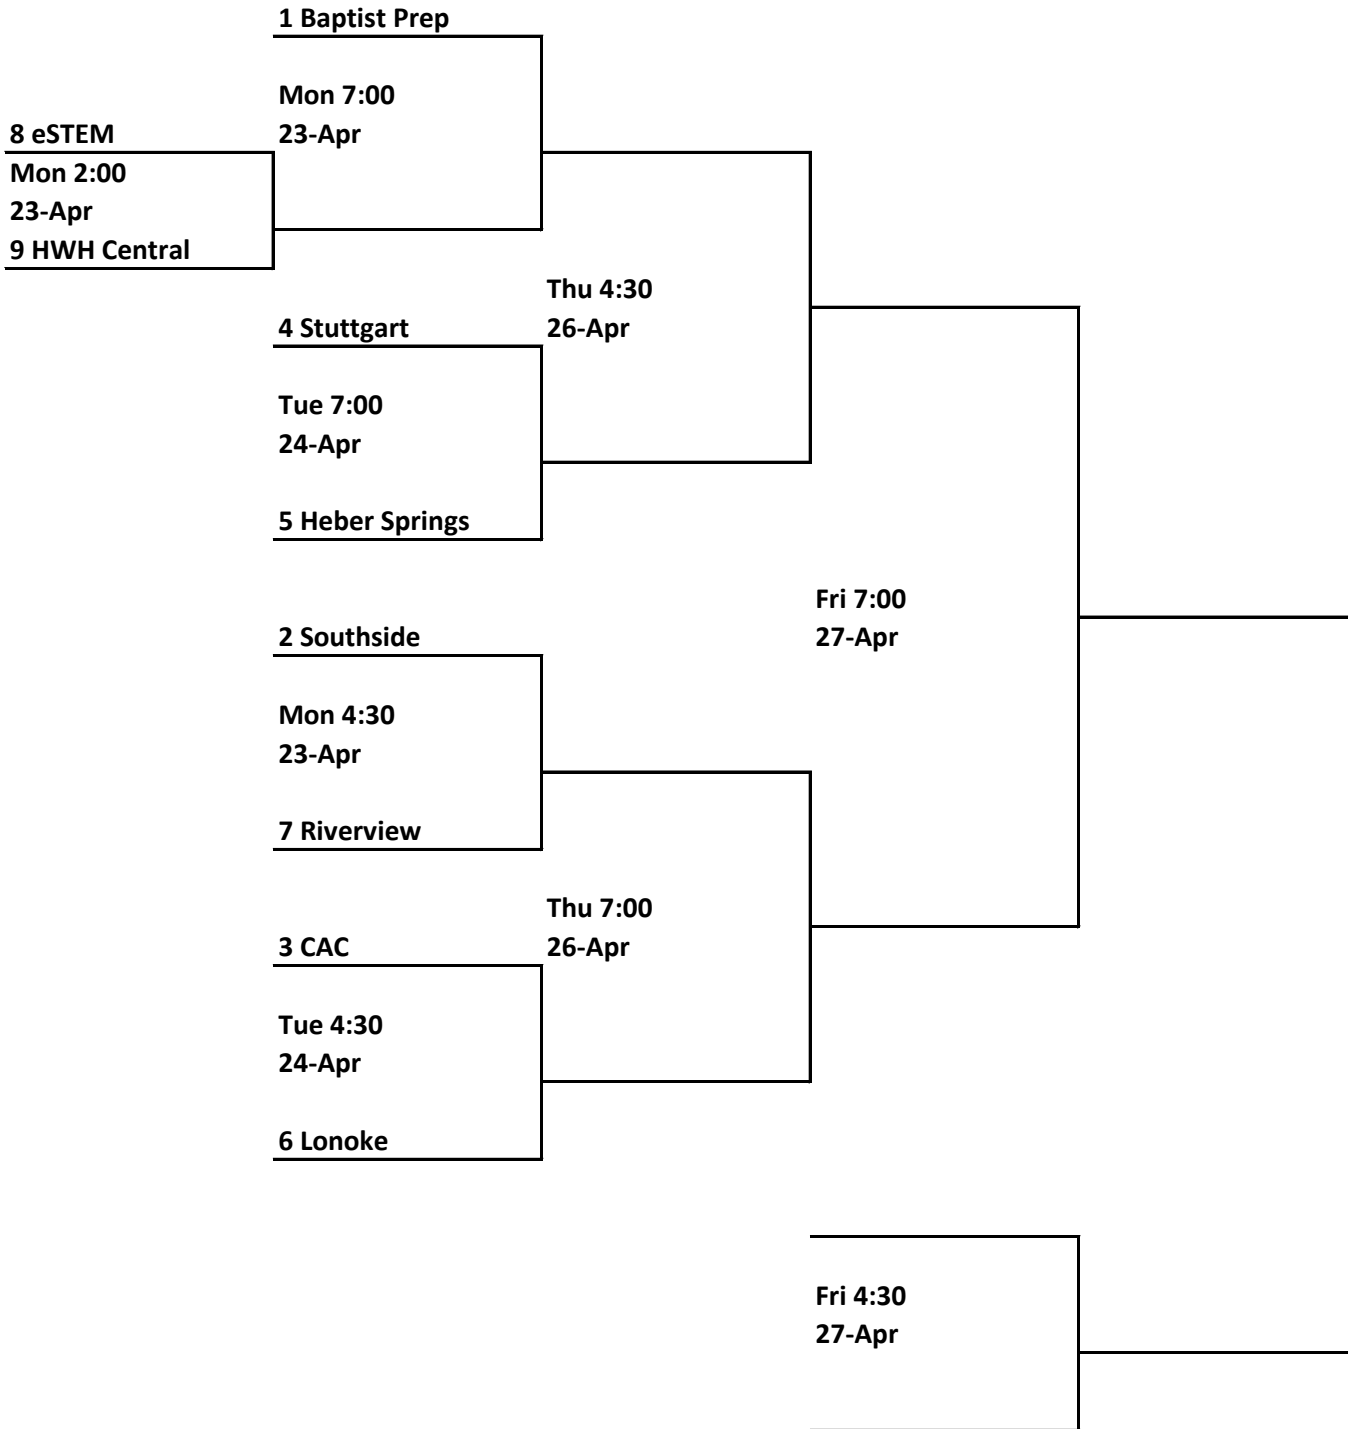

Baseball

- Each team will have access to one side of the batting cages. Only the teams that are playing the next game are allowed to hit in the cages. Baptist Prep will provide the cage balls.
- Baptist Prep will provide official scorer and official pitch counter for each game. Pitch count rules will be followed per AAA rules.
- Pitch count totals for each team remaining in the tournament will be provided before the start of that day's games.

Softball

- You may warm-up on the practice field next to the softball field.
- Be prepared for tournament style warmup.

2018 District Tournament

2-4A Baseball

Hosted by The Baptist Preparatory School

*Team with the better seed will be the home team

Tue 6:30
24-Apr

5 Heber Springs

Fri 6:30
27-Apr

2 Lonoke

Mon 6:30
23-Apr

7 CAC

Thu 6:30
26-Apr

3 Southside

Tue 4:30
24-Apr

6 Riverview

Fri 4:30
27-Apr

*Team with the better seed will be the home team